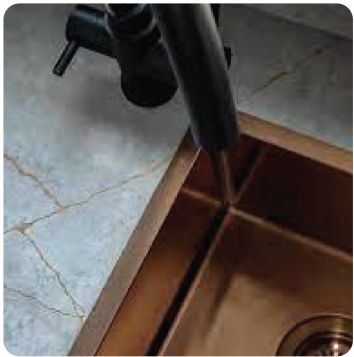

Cruisemaster D035 Hitch

Single Bowl Stainless Steel Sink

Chrome Tapware

188L Dometic 3-Way

2 Plate Cooker (Options: Gas or 240vlt)

BMPRO Genius 30-35

Telescopic Table Leg

COMFORT PACKAGE

Water Filter

Matt Cupboard Doors

Choice of Premium Sink & Tapware

Vinyl Leather Upholstery

Pressed Metal or Acrylic Splash Back

WHAT'S INCLUDED

- Water Filter
- Matt Cupboard Door Upgrade
- Black or Gold Tapware
- Black, White, Copper or Gold Kitchen Sink
- Vinyl Leather Upholstery
- Pressed Metal or Acrylic Splash Back