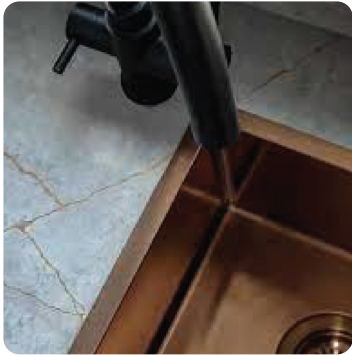

Cruisemaster D035 Hitch

Single Bowl Stainless Steel Sink

Chrome Tapware

188L Dometic 3-Way

2 Plate Cooker (Options: Gas or 240vlt)

BMAPRO Genius 30-35

Telescopic Table Leg

COMFORT PACKAGE

Water Filter

Matt Cupboard Doors

Choice of Premium Sink & Tapware

Vinyl Leather Upholstery

Pressed Metal or Acrylic Splash Back

WHAT'S INCLUDED

- Water Filter
- Matt Cupboard Door Upgrade
- Black or Gold Tapware
- Black, White, Copper or Gold Kitchen Sink
- Vinyl Leather Upholstery
- Pressed Metal or Acrylic Splash Back