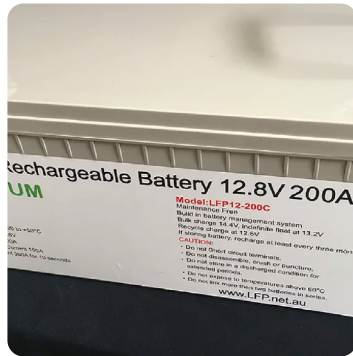

TECH PACKAGE

200amp Lithium Battery